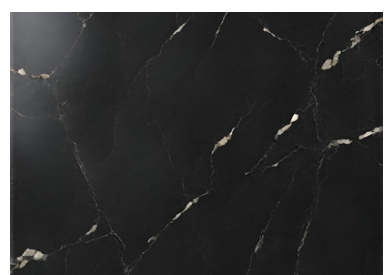

MARKENO

TITANIUM

REGAL

MIST

TELEPHONE

TELEPHONE

PARADAISO SERIES

CLASSIC