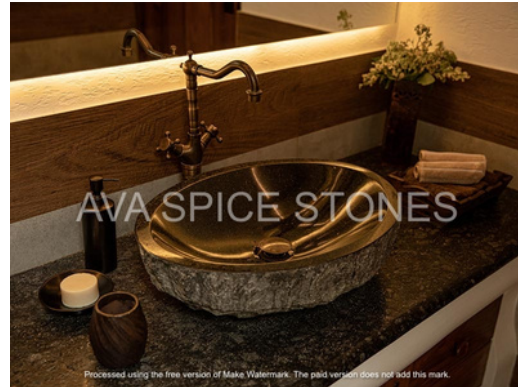

Product #0014

BLACK PEARL

Finish:Gloss
Material : Granite
Dimension : can be customised

Available Colors

Product #0015

BROWN PEARL

Finish : Gloss
Material : Granite
Dimension : can be customised

Available Colors