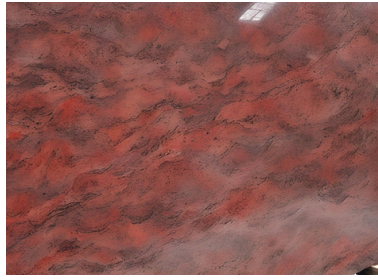

RED SERIES

PARPURI