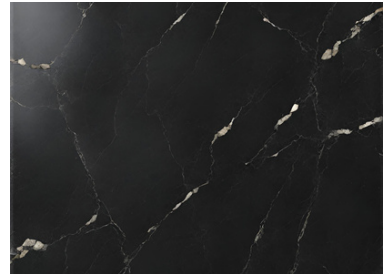

OUR COLLECTIONS

HERE'S A LIST OF AKSHARA SPICE STONE'S LATEST COLLECTION

BLACK SERIES

REGAL

PARADAISO SERIES