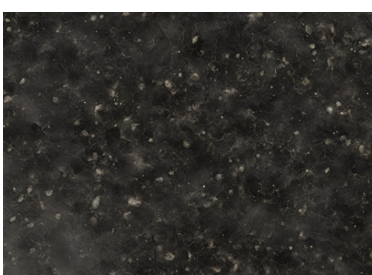

MARKENO

TITANIUM

REGAL

MIST

TELEPHONE

TELEPHONE

PARADAISO SERIES

CLASSIC