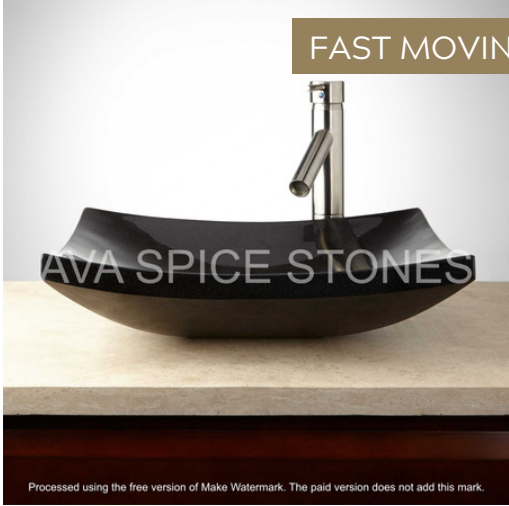

Finish : Matte
Material : Granite
Dimension : Can be customised

Available Colors

Product #0012

WALNUT SHELL

Finish : Matte
Material : Granite
Dimension : Available in 3 dimensions

Available Colors

PEARL SERIES