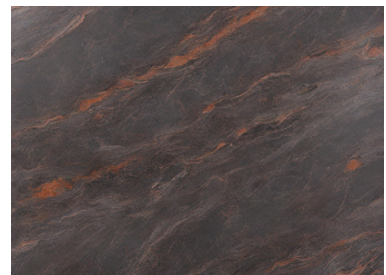

OUR COLLECTIONS

HERE'S A LIST OF AKSHARA SPICE STONE'S LATEST COLLECTION

BLACK SERIES

PARADAISO SERIES

BASH